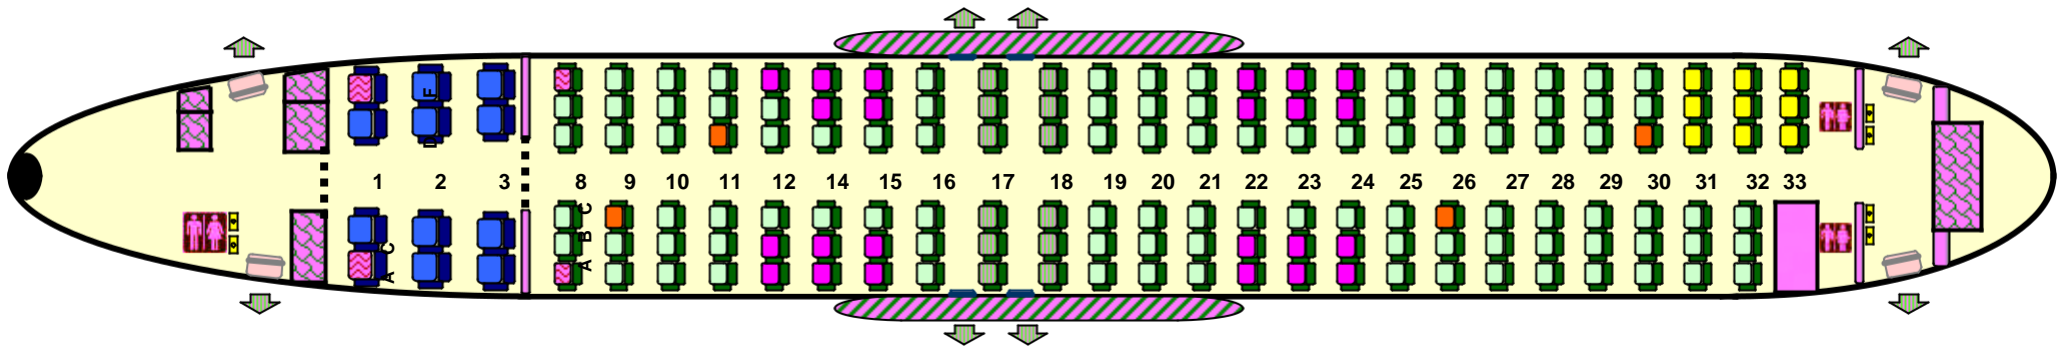

B737-800

Configuration: 12C147Y (Total seats: 159)

-  Business class (C)
-  Economic class (Y)
-  Exit & Emergency exit (can not be occupied by certain categories of passengers)
-  Cradles
-  Wheel chair
-  Stretcher
-  Unaccompanied minors (UM)

- A to F : Seat letter
- 1 to 33: Row number
-  Flight attendant seat
-  Lavatory
-  Galley
-  Wing location