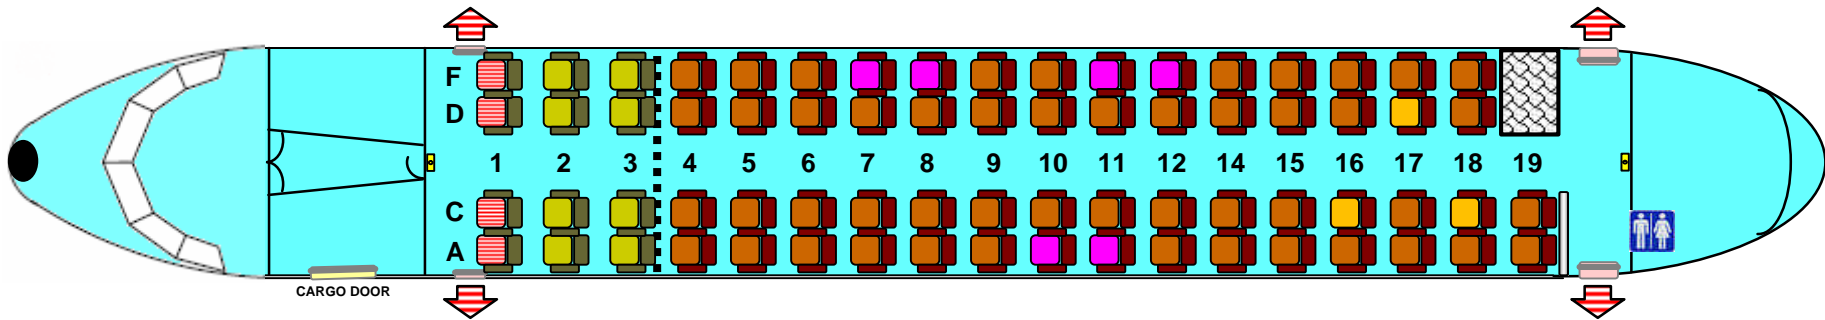

ATR72-600
Configuration: 70Y / 12C58Y (Total seats: 70)
Length: 27,166 m
Wingspan: 27,050 m
Cruising speed: 450 km/h
Cruising altitude: 7 000 m

-  Business class
-  Economic class
-  Exit & Emergency Exit
-  Wheel chair
-  Unaccompanied minors (UM)

- A to F : Seat letter
- 1 to 19: Row number
-  Flight attendant seat
-  Galley
-  Lavatory